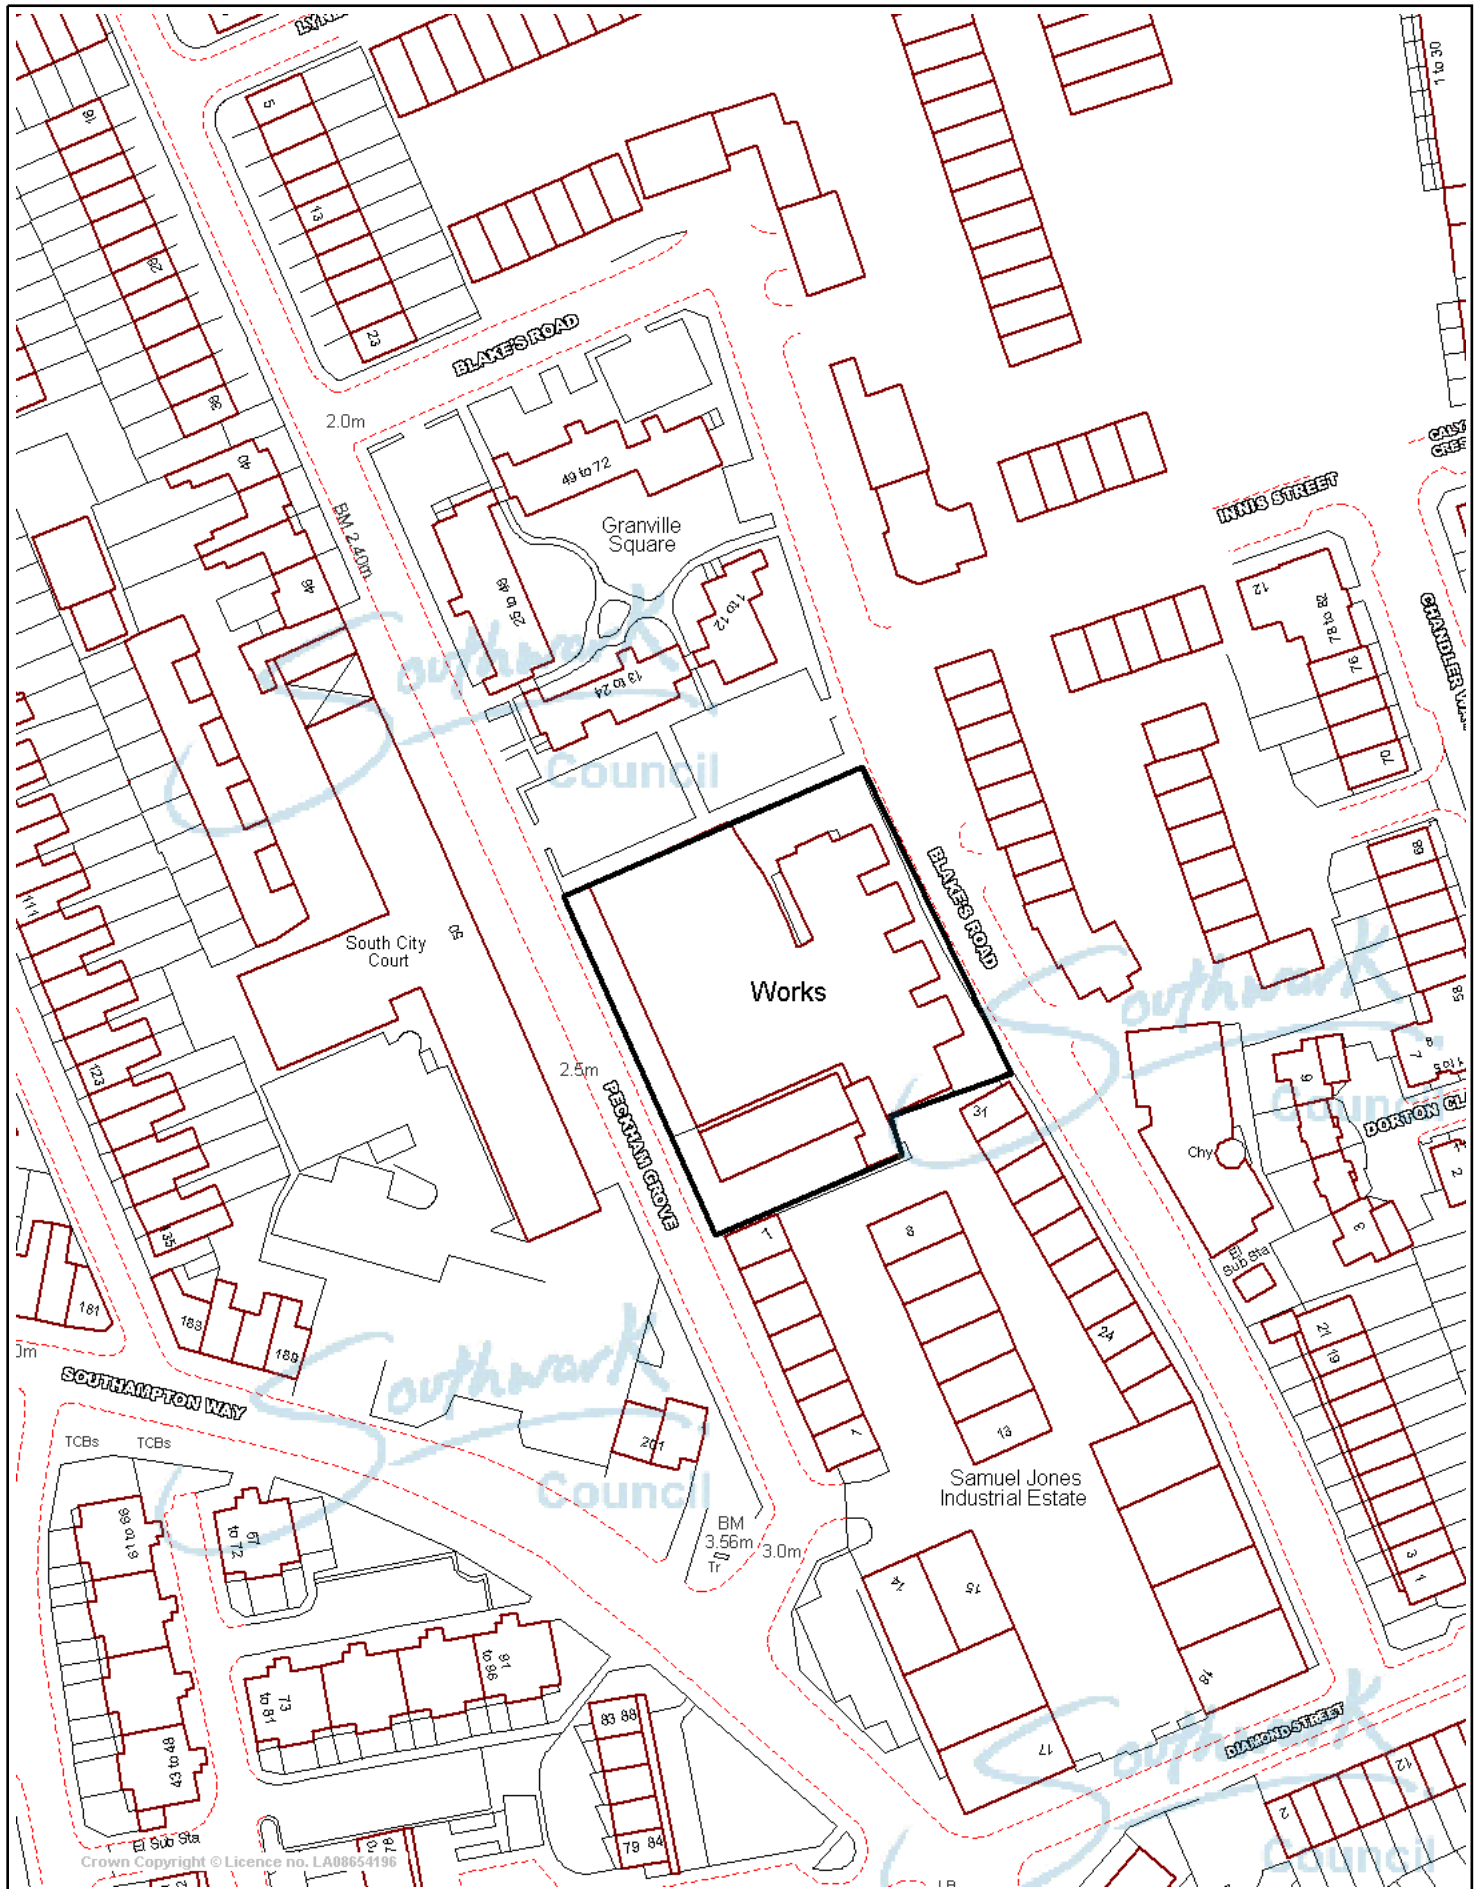

69a Peckham Grove

Crown Copyright © Licence no. LA08654196

© Crown Copyright. All rights reserved.
London Borough of Southwark.
OS Licence LA08654196. 2003.
This site plan supplied by the London Borough
of Southwark is for Planning and Building Control
purposes only.